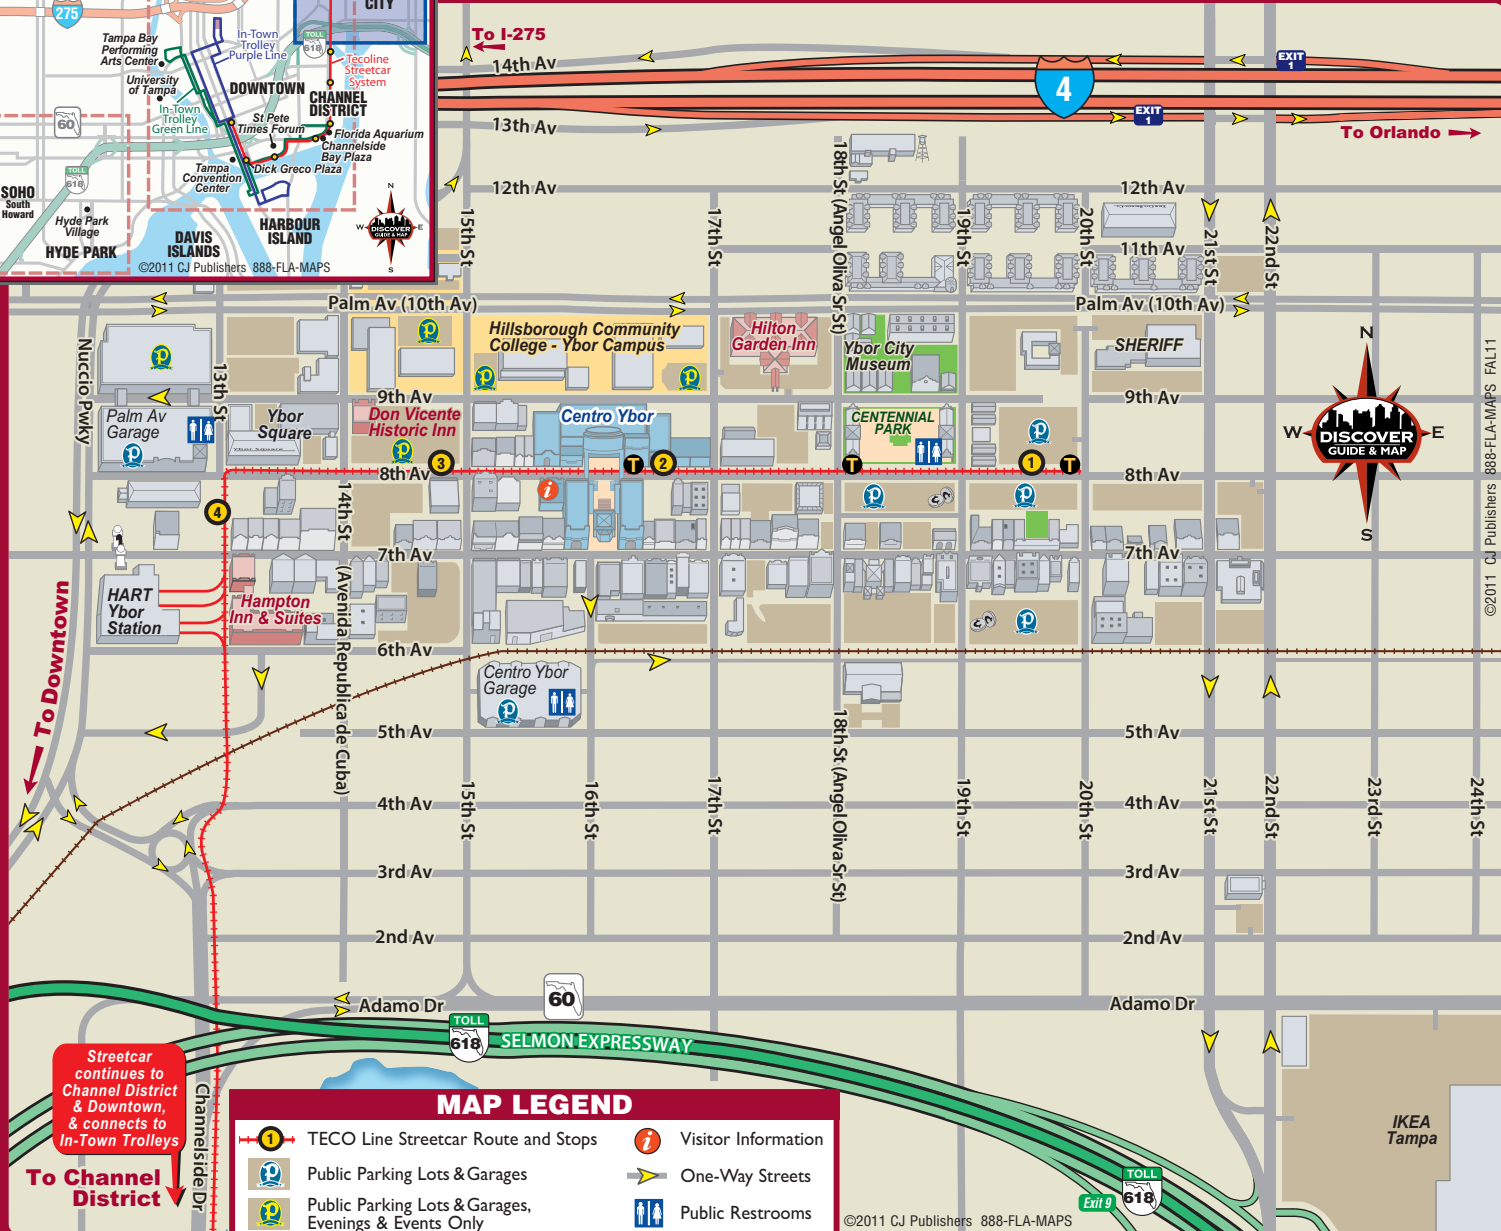

HISTORIC YBOR CITY

©2011 CJ Publishers 888-FLA-MAPS FALL11

Streetcar continues to Channel District & Downtown, & connects to In-Town Trolleys

To Channel District

MAP LEGEND

TECO Line Streetcar Route and Stops	Visitor Information
Public Parking Lots & Garages	One-Way Streets
Public Parking Lots & Garages, Evenings & Events Only	Public Restrooms
Taxi Stands	Change Machine

©2011 CJ Publishers 888-FLA-MAPS

TECO Line Streetcar Fares

TECO Line Streetcar System

Route & Stops

MON-THU Noon - 10pm
FRI & SAT 11am - 2am
SUN Noon - 8pm

Service every 20 min
 Except 1-2am
 Service every 30 min

Exact Fare or Fare Card Required
 Check goHART.org for Holiday Hours

STATIONS

- CENTENNIAL PARK STATION
- TAMPA BAY FEDERAL CREDIT UNION STATION
- STREETCAR SOCIETY STATION
- CADRECHA PLAZA STATION

Ticket Vending Machines at all Stations

EXACT FARE OR FARE CARD REQUIRED. OPERATORS DO NOT MAKE CHANGE.
 OB=On Board SO=Sales Outlets TVM=Ticket Vending Machines

STREETCAR INFORMATION & HARTINFO LINE: 813-254-4278
 VISIT WWW.TECOLINESTREETCAR.ORG
 TECO Line Streetcar System operated by Hillsborough Area Regional Transit Authority