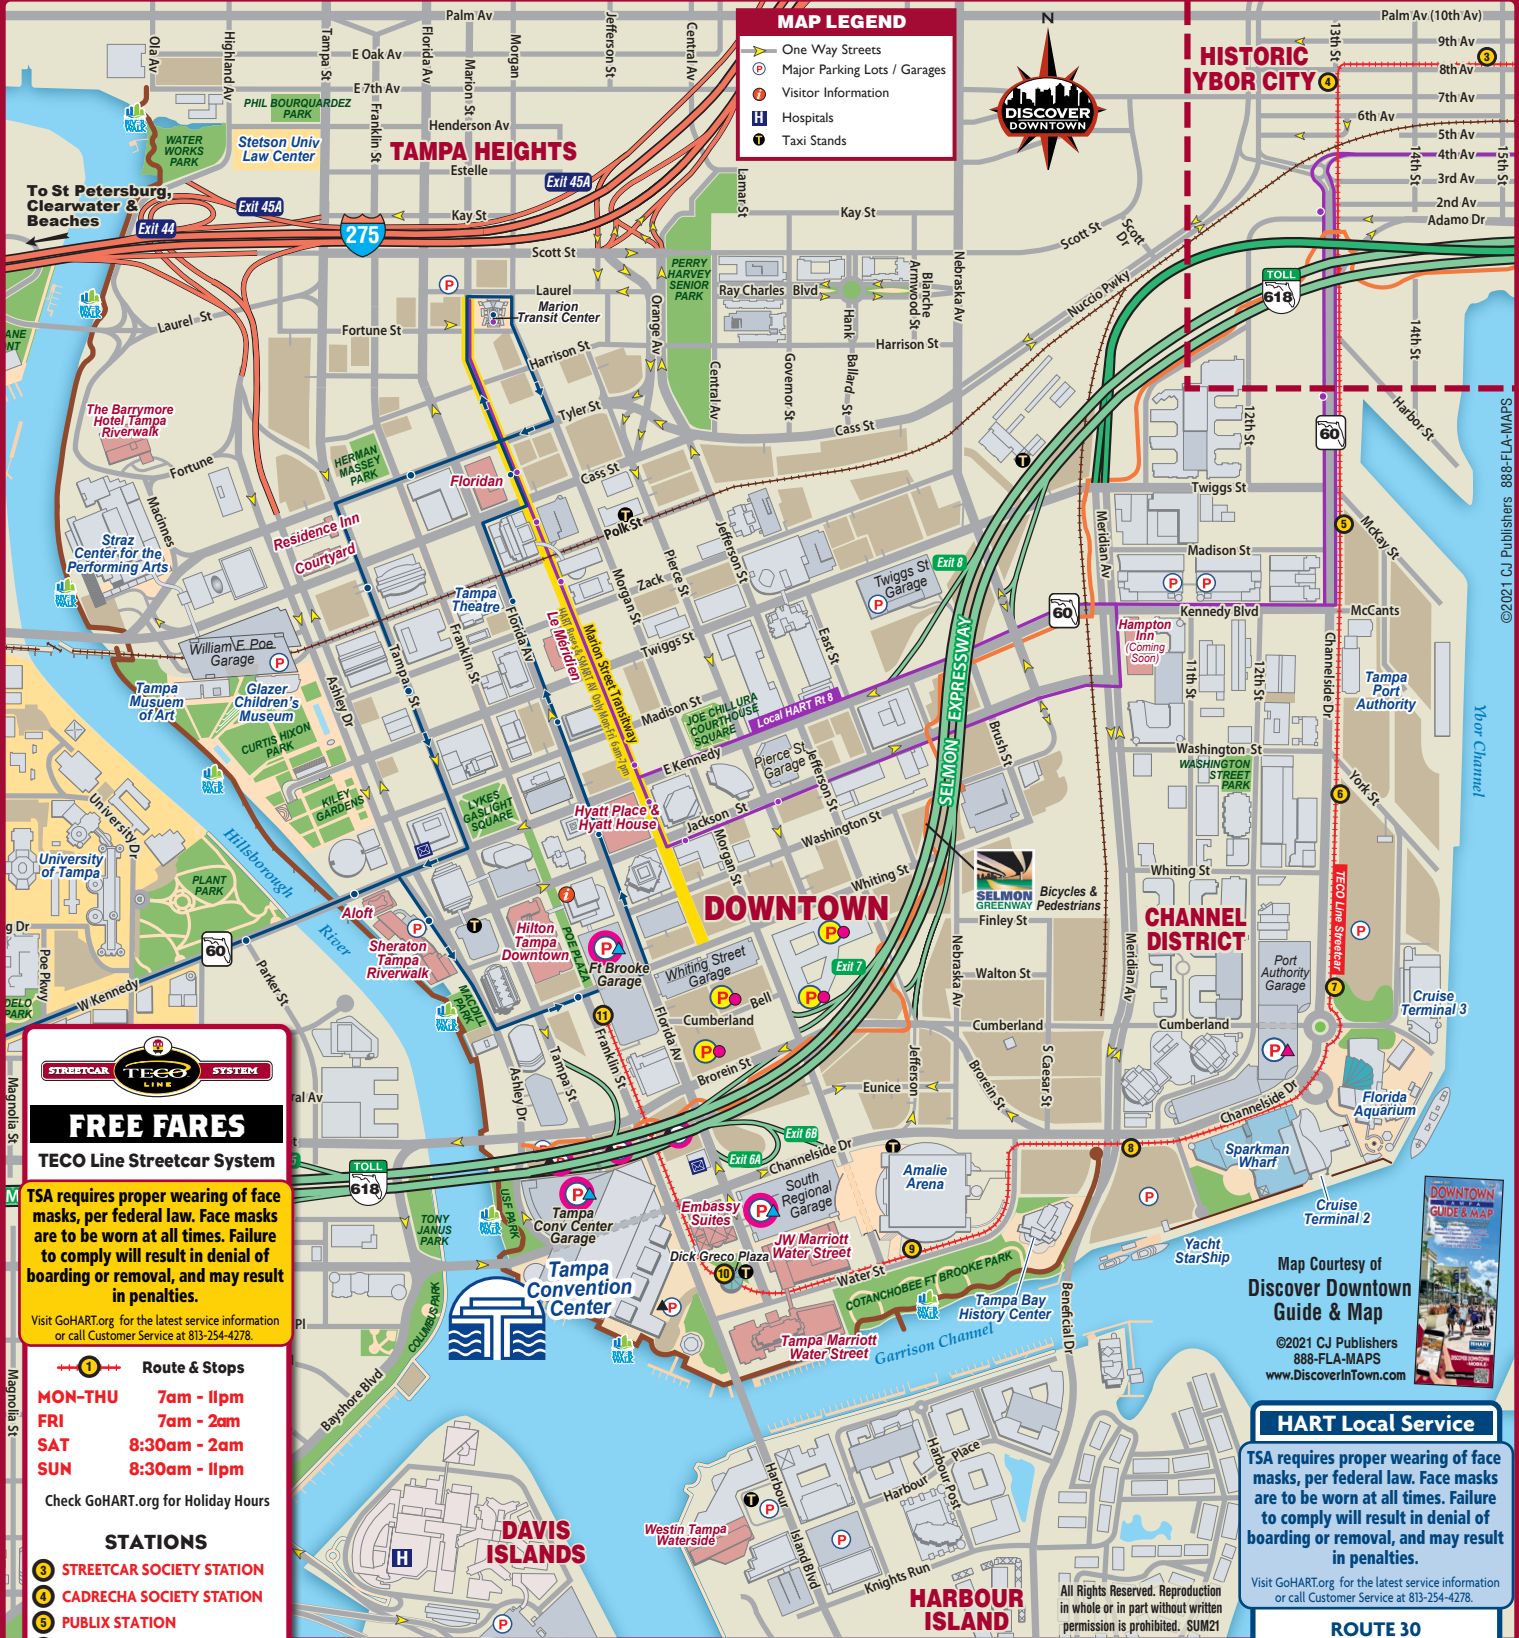

DOWNTOWN TAMPA & CHANNEL DISTRICT

STREETCAR TECO SYSTEM

FREE FARES

TECO Line Streetcar System

TSA requires proper wearing of face masks, per federal law. Face masks are to be worn at all times. Failure to comply will result in denial of boarding or removal, and may result in penalties.

Visit GoHART.org for the latest service information or call Customer Service at 813-254-4278.

Route & Stops

MON-THU	7am - 11pm
FRI	7am - 2am
SAT	8:30am - 2am
SUN	8:30am - 11pm

Check GoHART.org for Holiday Hours

1. **STATIONS**
2. 3 STREETCAR SOCIETY STATION
   - 4 CADRECHA SOCIETY STATION
   - 5 PUBLIX STATION
   - 6 YORK STREET STATION
   - 7 CUMBERLAND AVE STATION
   - 8 AMALIE ARENA STATION
   - 9 HSBC STATION
   - 10 DICK GRECO PLAZA Transportation Center
   - 11 DOWNTOWN TAMPA Whiting Street Station

The TECO Line Streetcar System is operated by Hillsborough Area Regional Transit Authority (HART)

TECO Line Streetcar.org

Tampa Convention Center Parking

333 S Franklin Street • Tampa, Florida 33602
813-274-8511 • 1-800-426-5630
www.tampaconventioncenter.com

1. **Recommended Parking**
     Highlighted Parking Symbols
   - **Public Parking**
     Available to the General Public Hourly Fees or Metered
   - **Event Parking**
     Ask TCC Staff when these lots are available
2. **Parking Fees**
3. ▲ $1.00 per Hour
   - ▲ $1.60 per Hour
   - ▲ Metered
   - $10.00 per Day
   - $2.50 per Day

Map Courtesy of Discover Downtown Guide & Map

©2021 CJ Publishers 888-FLA-MAPS
www.DiscoverInTown.com

HART Local Service

TSA requires proper wearing of face masks, per federal law. Face masks are to be worn at all times. Failure to comply will result in denial of boarding or removal, and may result in penalties.

Visit GoHART.org for the latest service information or call Customer Service at 813-254-4278.

1. **ROUTE 30**
   Between Downtown & Tampa International Airport
   Route & Stops
   Service every 30 minutes.
2. **ROUTE 8**
   Between Downtown & Progress Village/Brandon
   Route & Stops
   Weekday stops serviced every 30 minutes.
   Weekend stops serviced every 1 hour.
3. For detailed information on HART Fares & Schedules:
   HART Info Line: (813) 254-4278
   GoHART.org